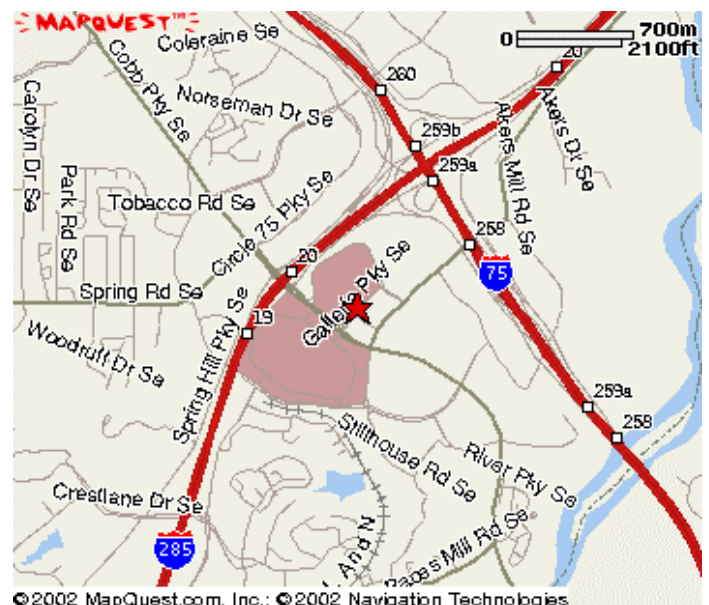

Map of Cumberland / Galleria Area of Atlanta, GA